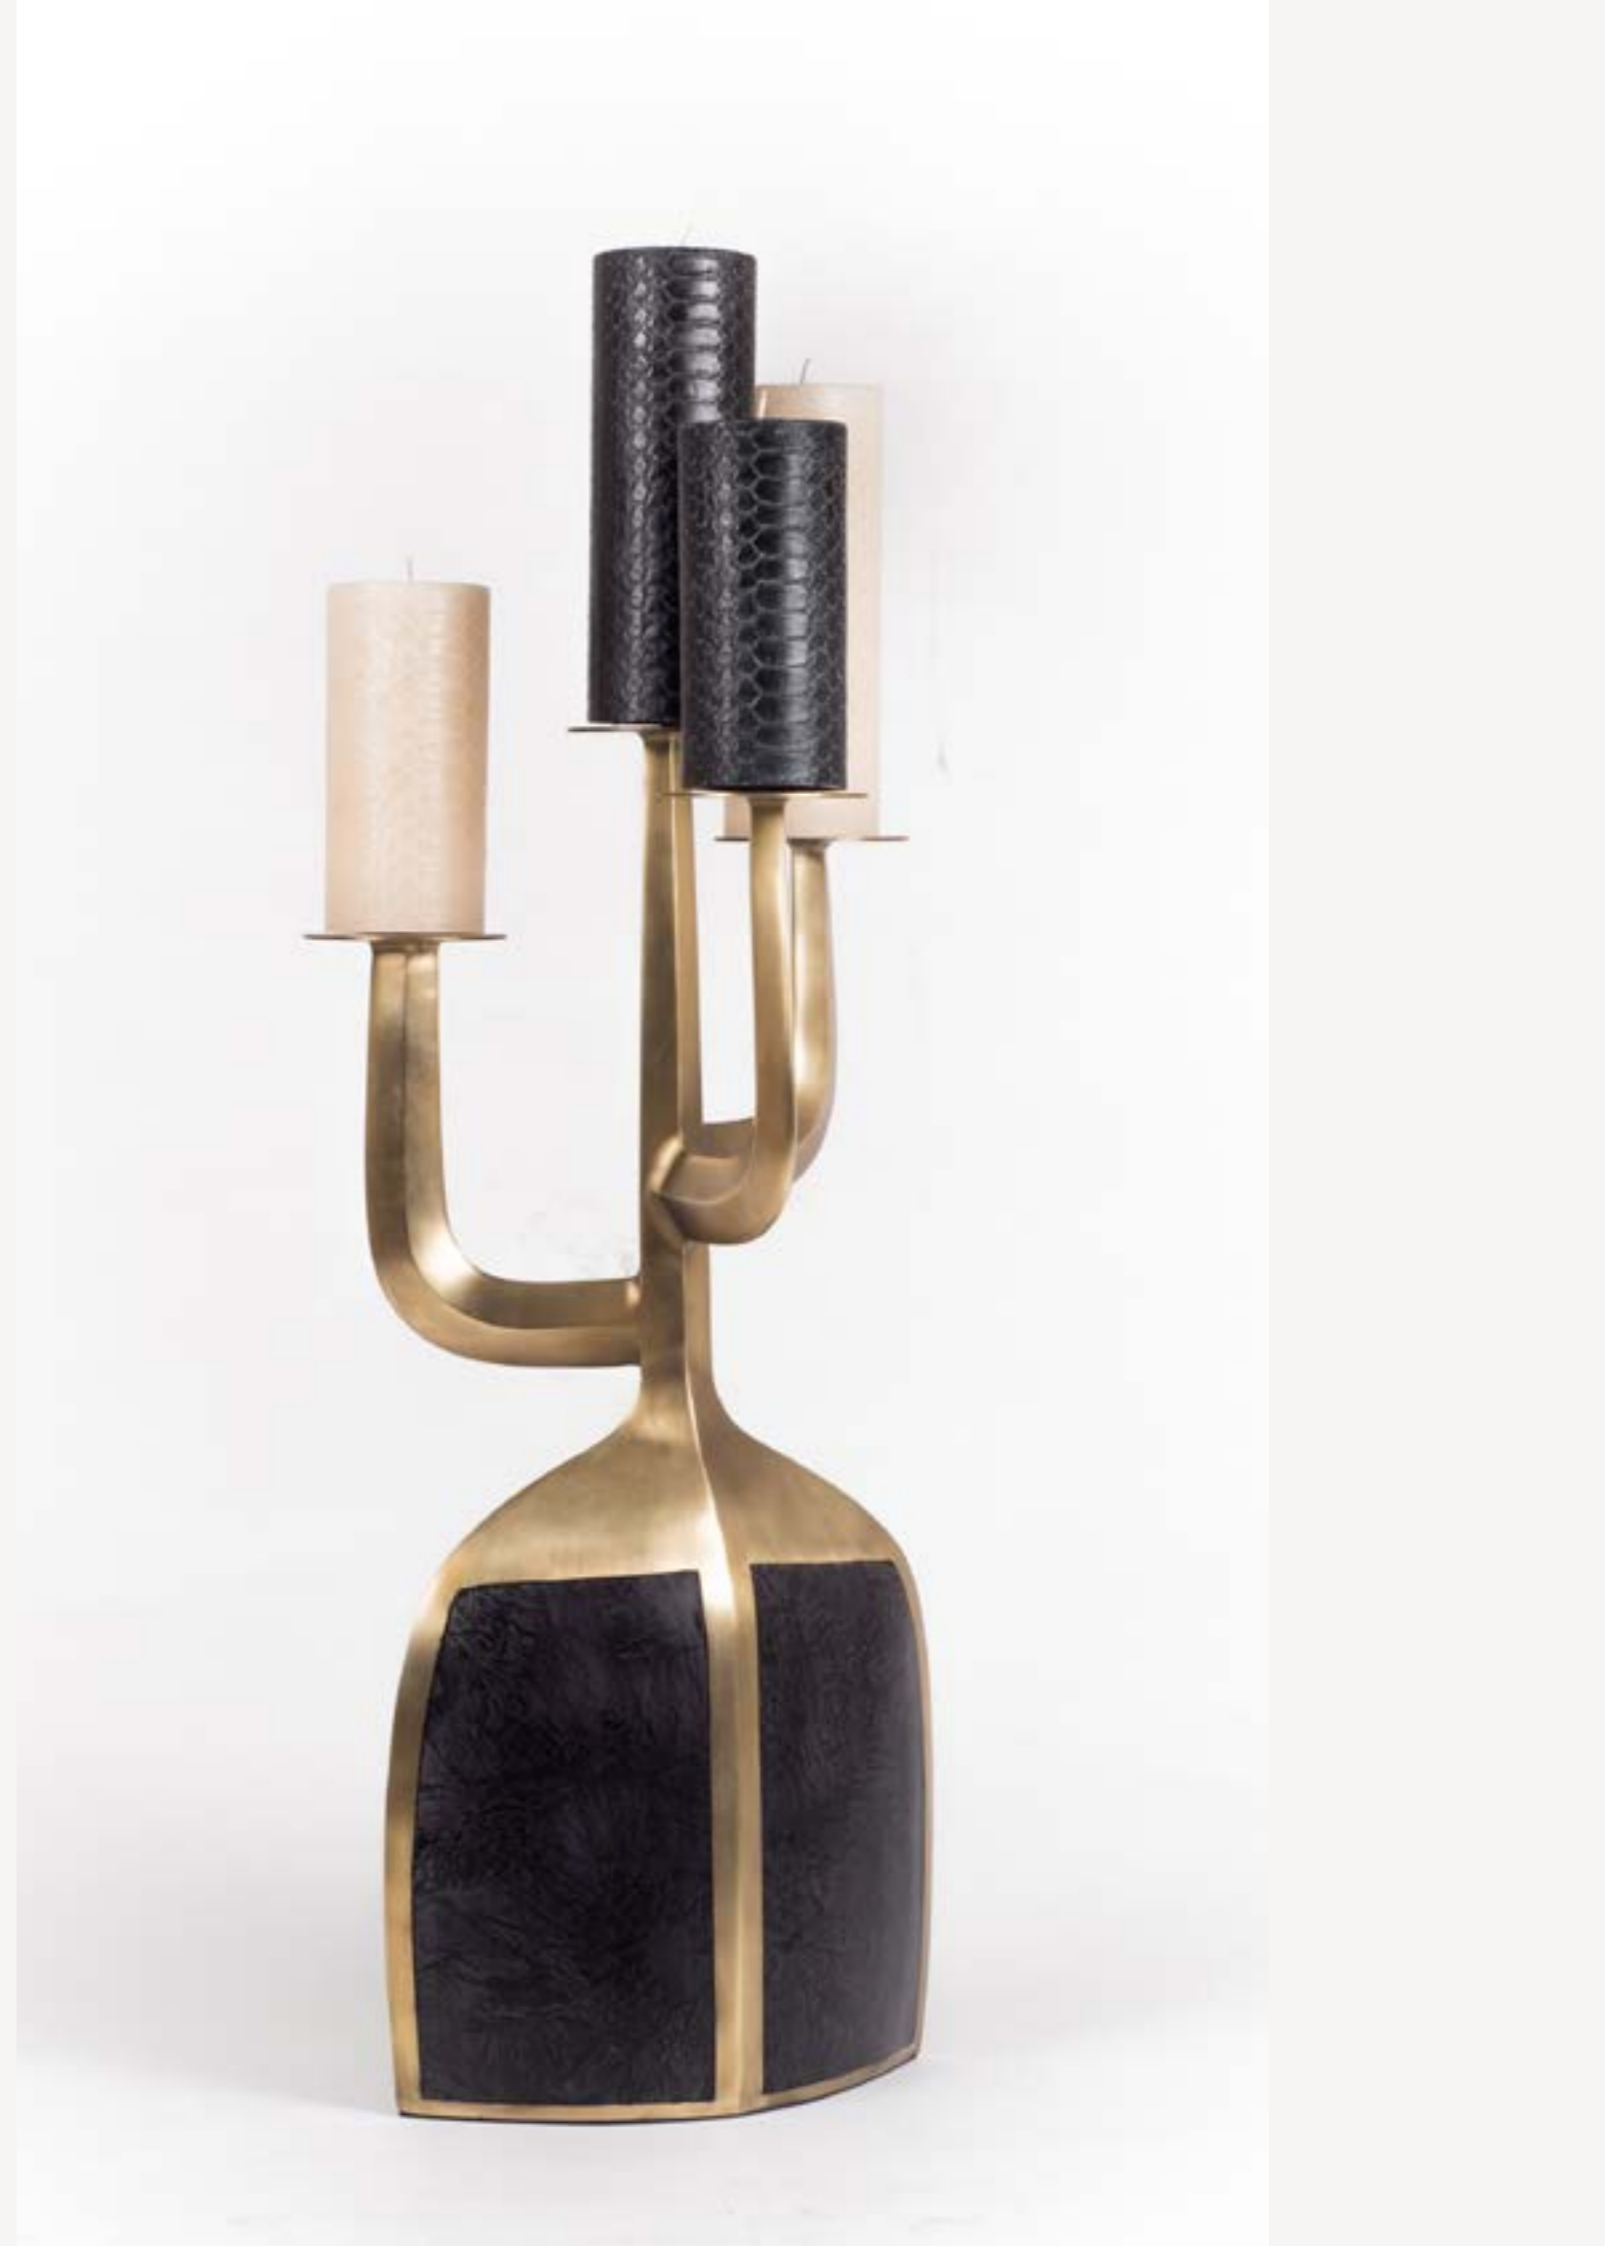

Pedestal Candelabra S
Bronze Brass Patina
BS40-BRG
10.25 x 8.75 x 22.5"