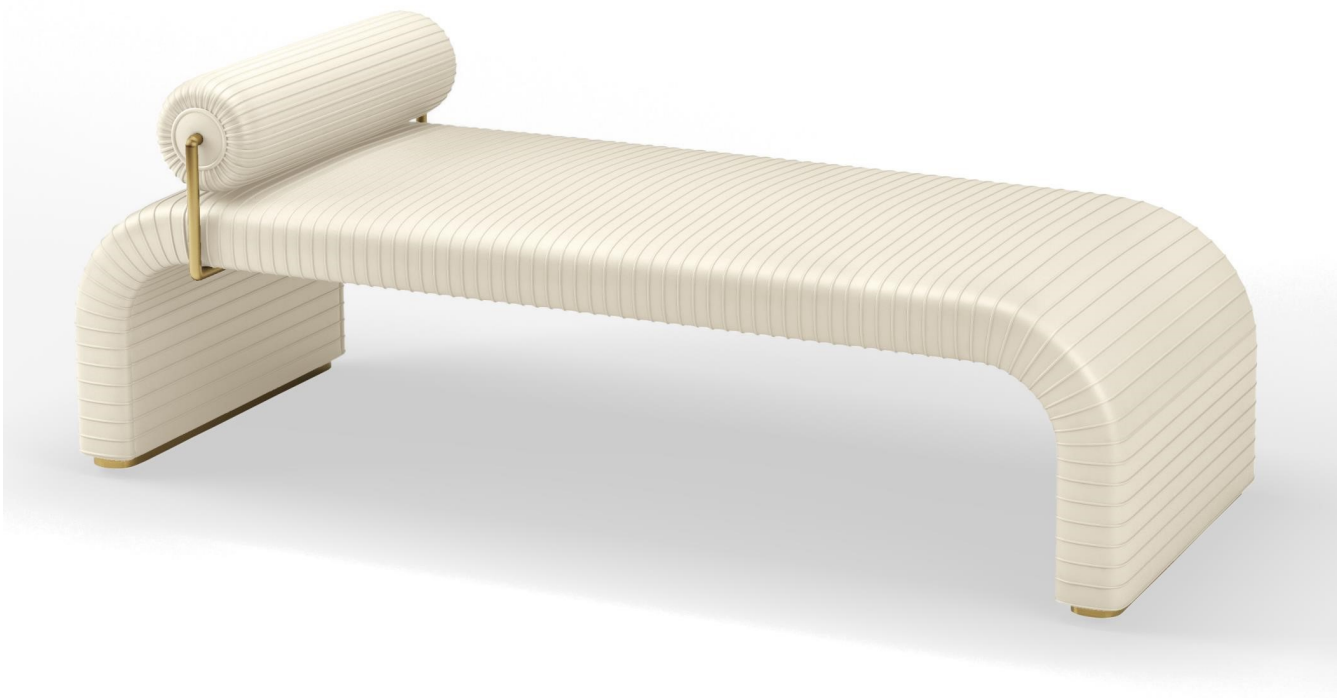

GLOBAL VIEWS

#ASH2033

~Cade Daybed-Milk Leather

67"L x 29"W x 25"H (80 lbs)

ASH2033 Each

651083119600094662