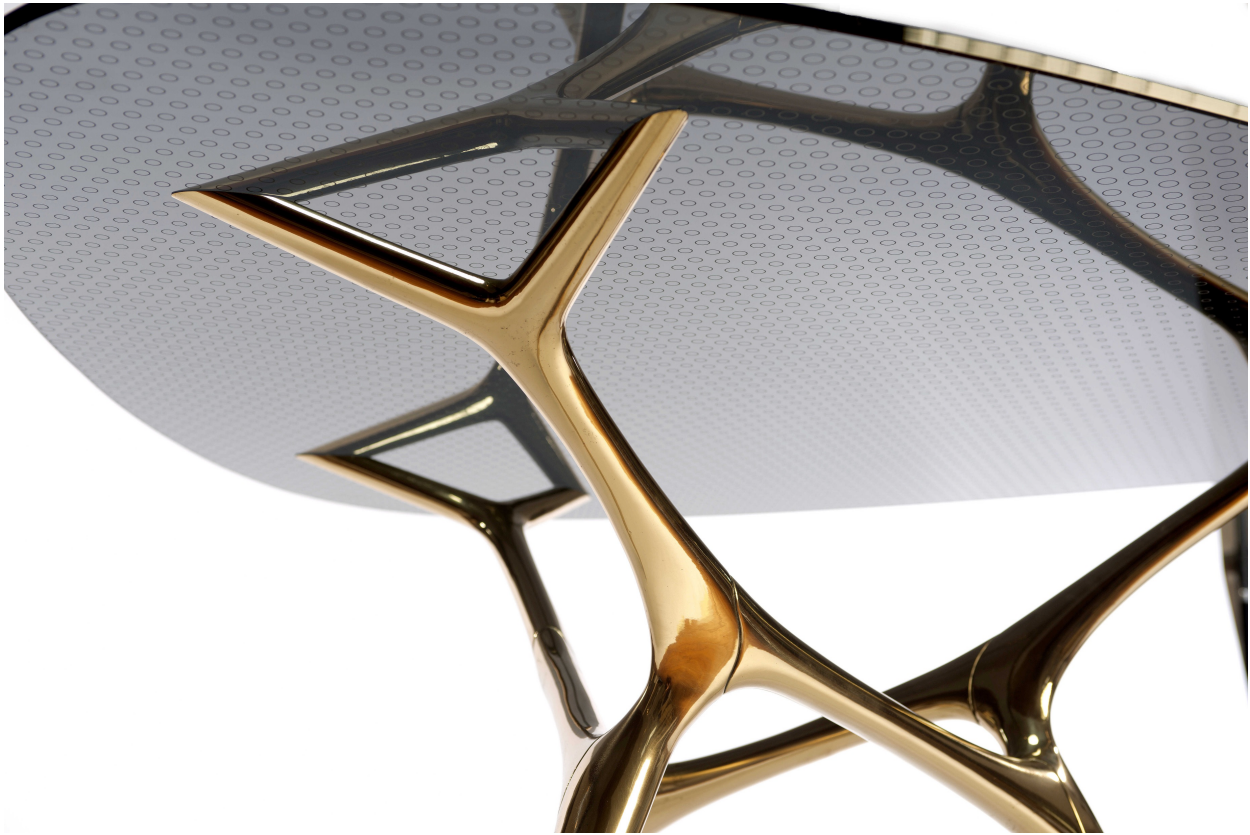

# WEXLER GALLERY

**Timothy Schreiber**

*E-Volved Table, 2016*

Hand polished bronze, etched glass

41.34 x 41.34 x 28.74 in (105 x 105 x 73 cm)

54.75 in (corner to corner) x 0.5 in

Inv #TS1020

\$15,000

# WEXLER GALLERY

**Timothy Schreiber**

*E-Volved Table, 2016*

Hand polished bronze, etched glass

41.34 x 41.34 x 28.74 in (105 x 105 x 73 cm)

54.75 in (corner to corner) x 0.5 in

Inv #TS1020